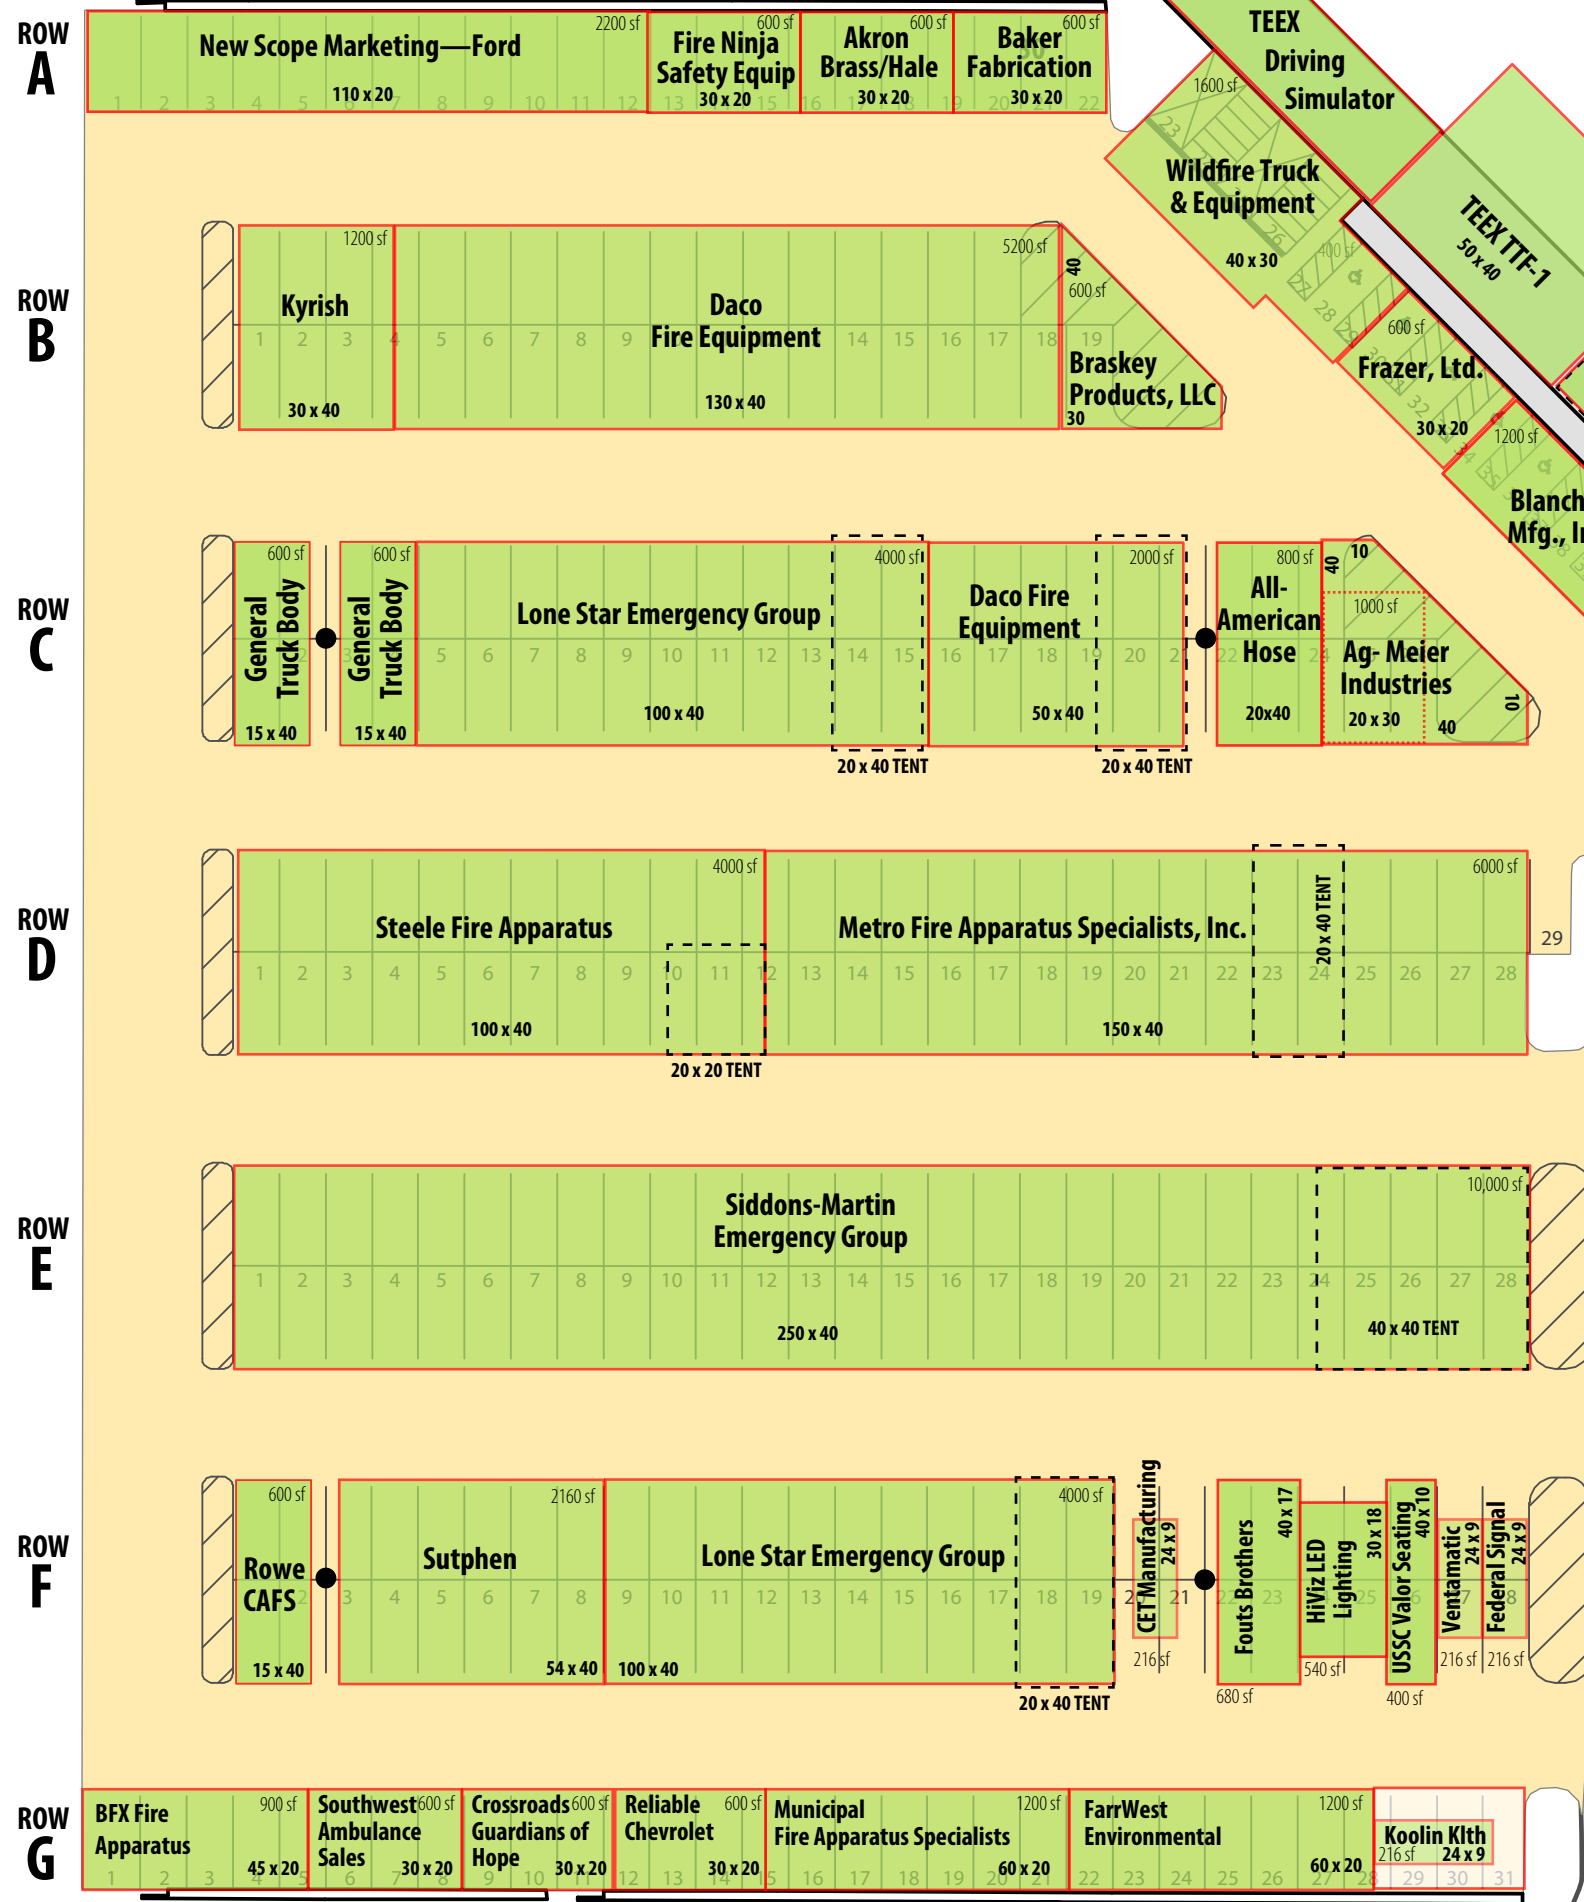

### Reed Arena

Show Hours: 10:00 AM–4:00 PM  
Setup begins Saturday at 10:00 am

E = Electricity  
T = Extra Table  
N = Interne  
Wifi

Each booth comes with (1) table and (2) chairs. Multiple booths are not set up with extra tables unless requested.

# EXHIBIT SPACE D

Located in 100 A (North side)

## Municipal Fire School

Sunday, July 22, 2018

Reed Arena

Show Hours: 10:00 AM-4:00 PM

Setup begins Saturday at 10:00 am

JOHN KIMBROUGH BL

Road Closed No Entrance

Outdoor VENDOR SET-UP ENTRANCE