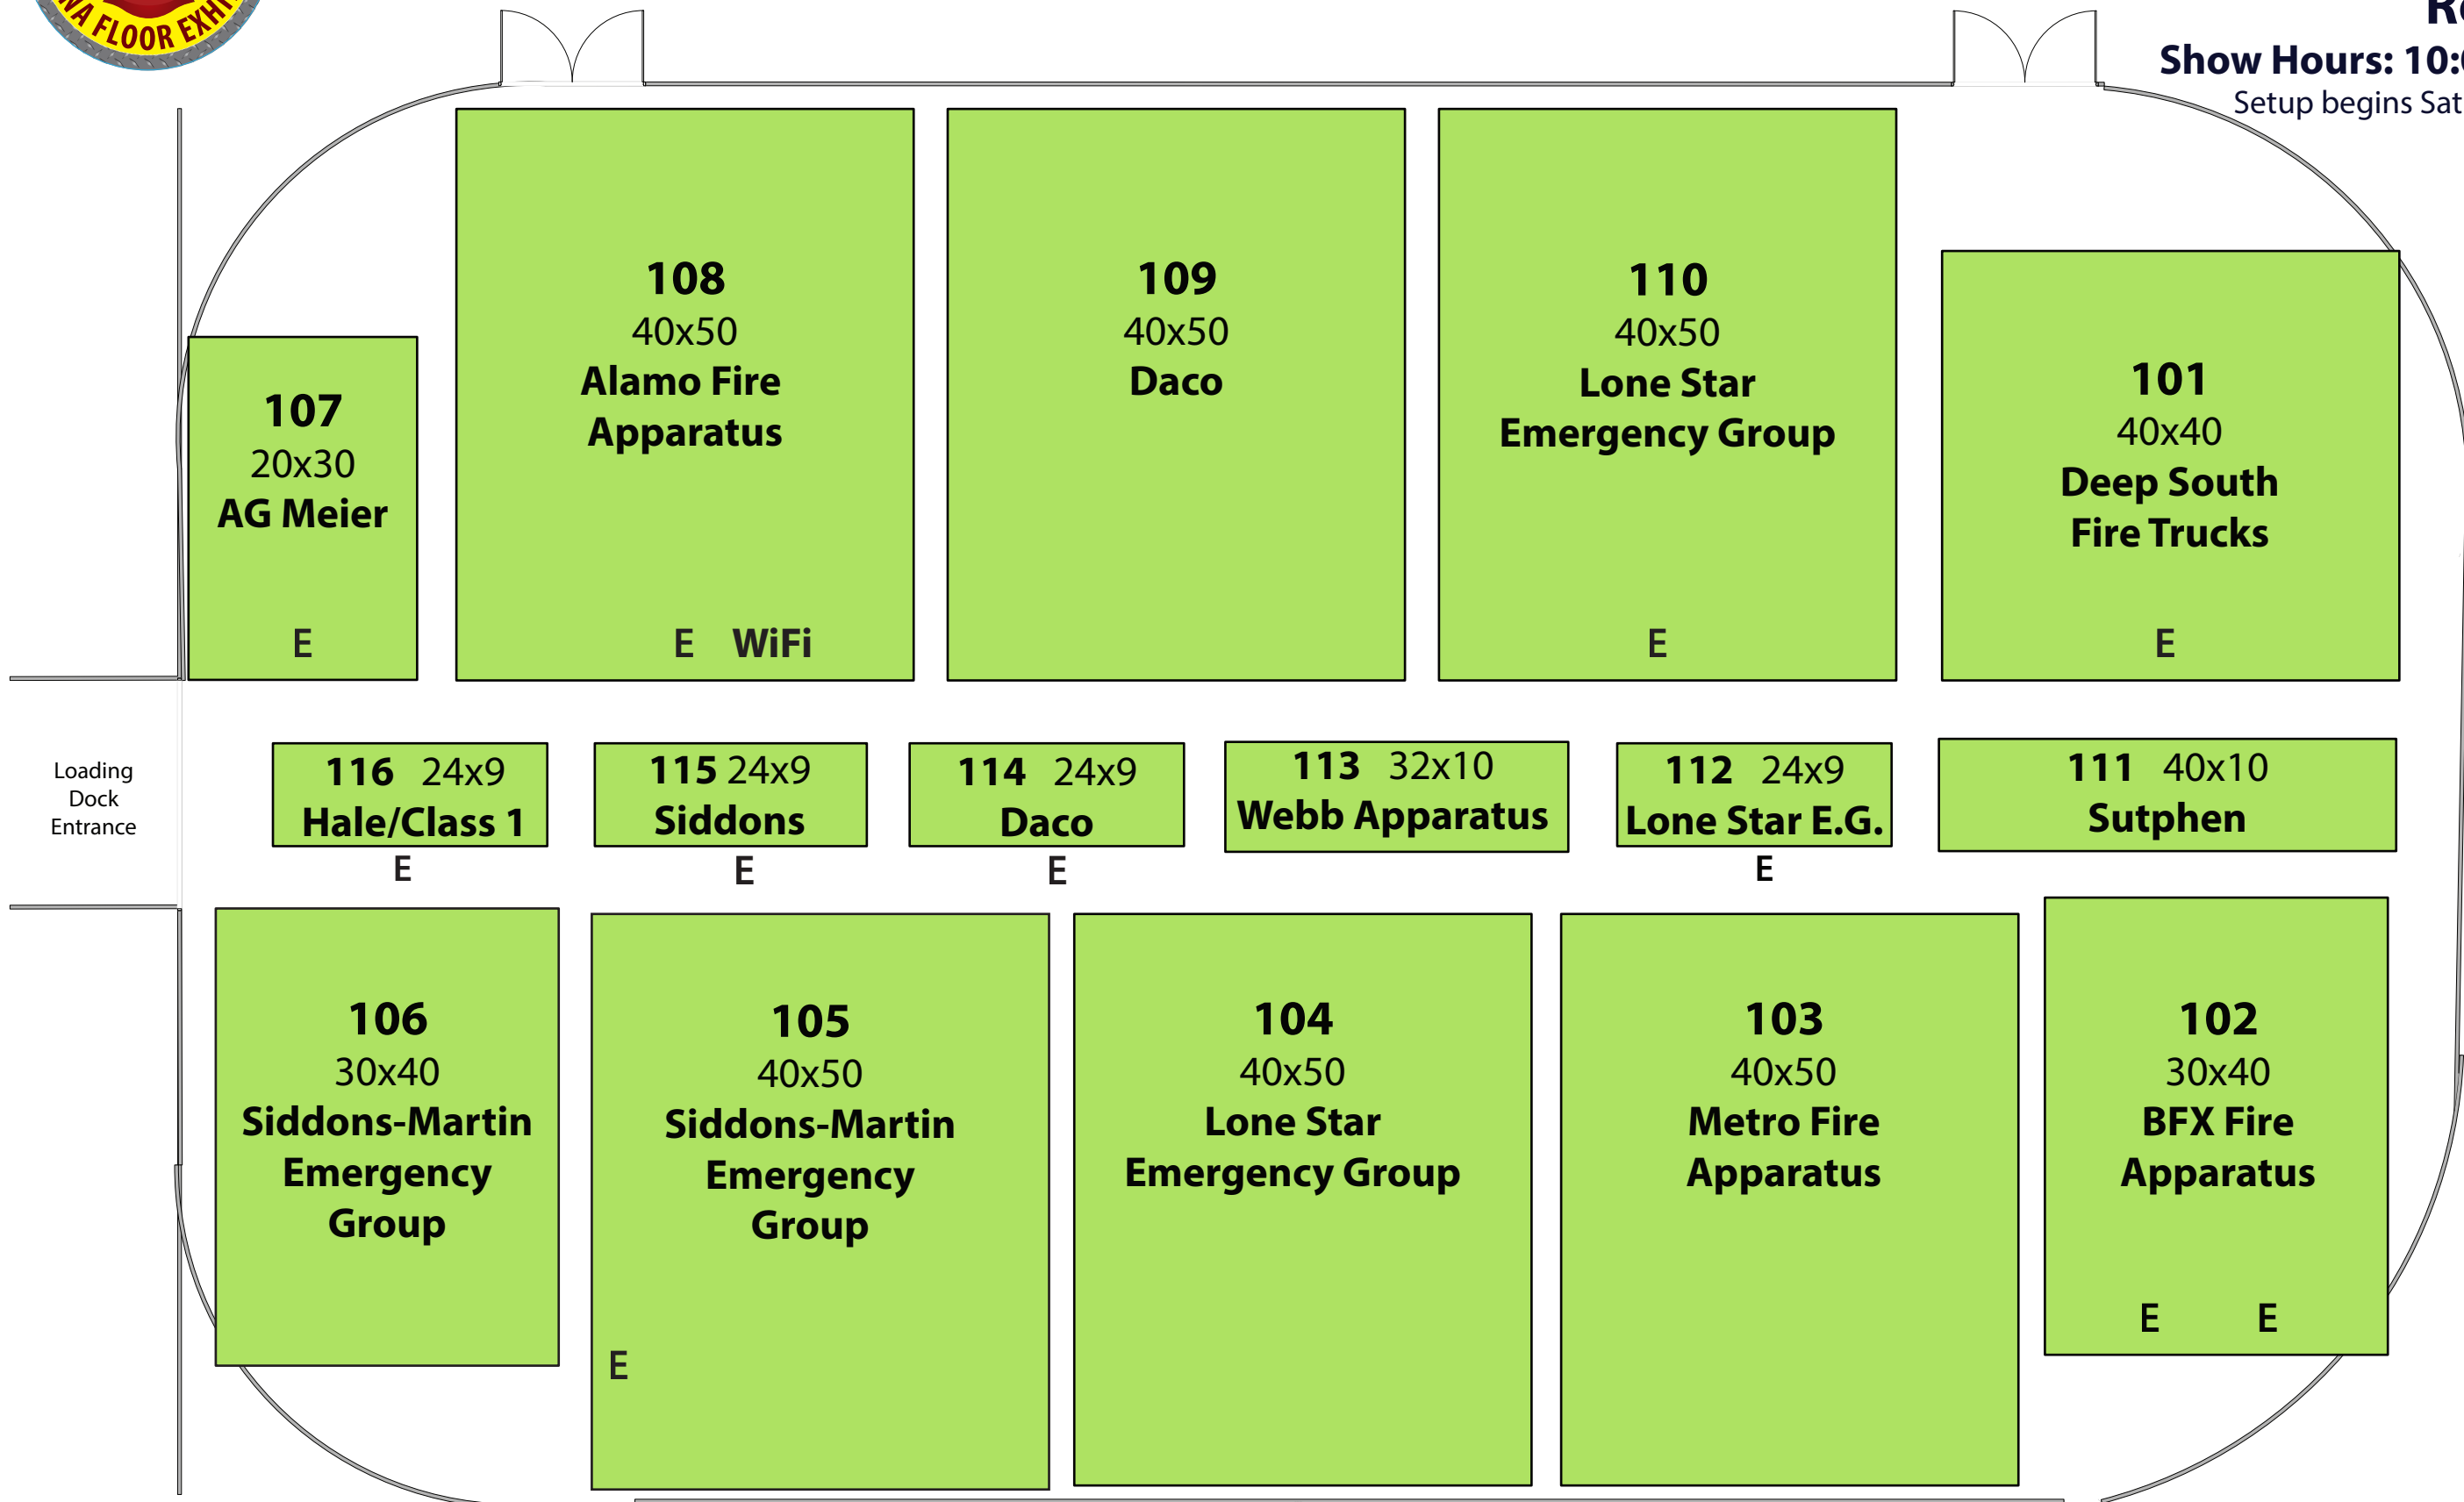

EXHIBIT HALL A

Located on Arena Floor

Municipal Fire School

Sunday, July 21, 2019

Reed Arena

Show Hours: 10:00 AM–4:00 PM

Setup begins Saturday at 10:00 am

E = Electricity
T = Extra Table
WiFi