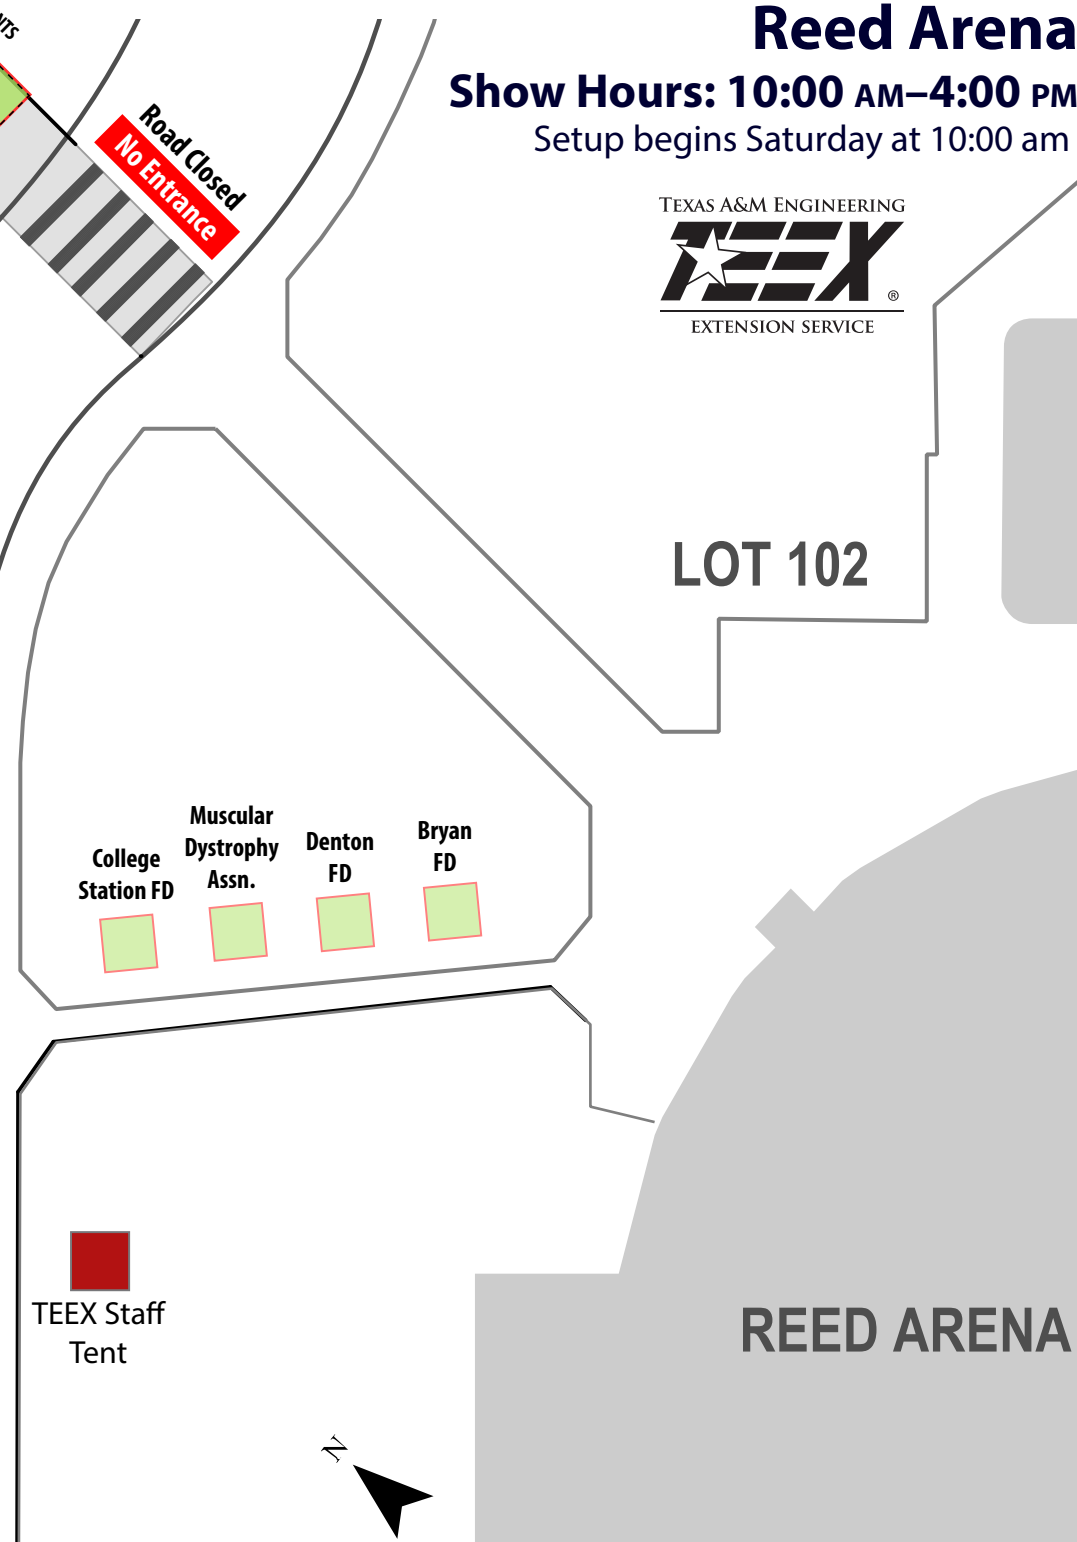

# EXHIBIT HALL A

Located on Arena Floor

### Reed Arena

Show Hours: 10:00 AM–4:00 PM  
Setup begins Saturday at 10:00 am

E = Electricity  
T = Extra Table  
N = Interne  
Wifi

Each booth comes with (1) table and (2) chairs. Multiple booths are not set up with extra tables unless requested.

# EXHIBIT SPACE D

Located in 100 A (North side)

## Municipal Fire School

Sunday, July 22, 2018

Reed Arena

Show Hours: 10:00 AM-4:00 PM

Setup begins Saturday at 10:00 am

JOHN KIMBROUGH BL

Road Closed No Entrance

Outdoor VENDOR SET-UP ENTRANCE