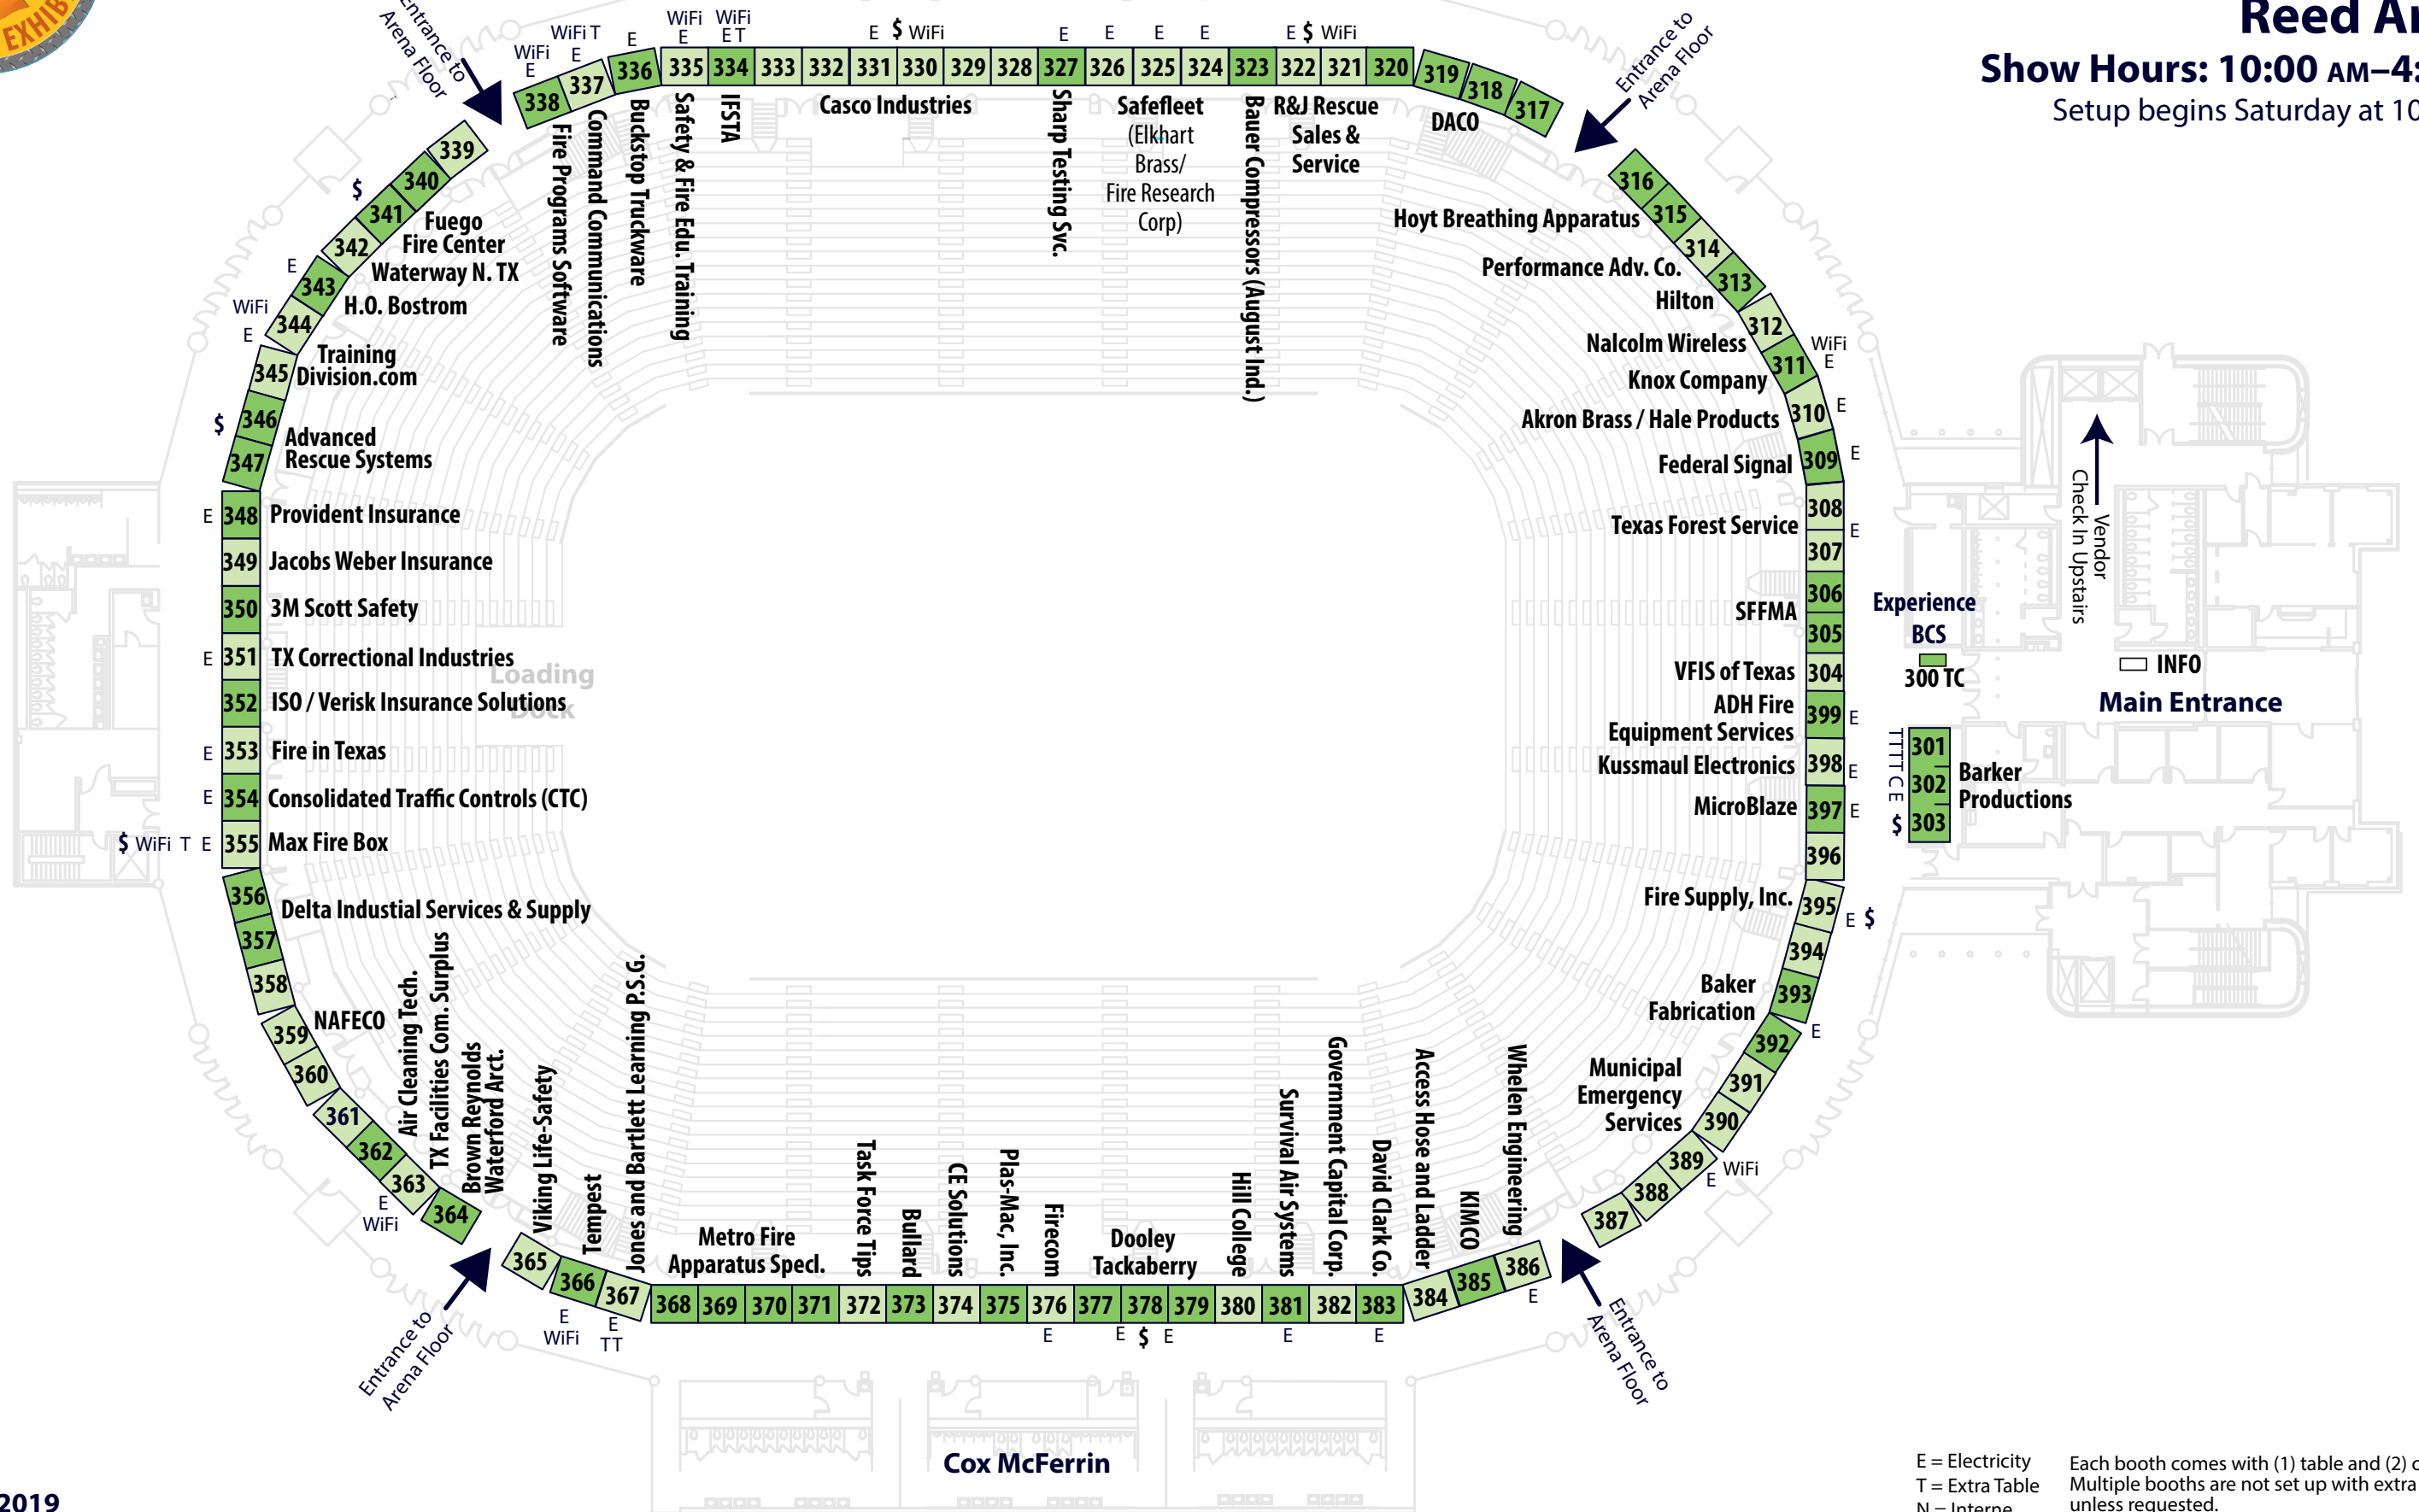

### Reed Arena

Show Hours: 10:00 AM–4:00 PM  
Setup begins Saturday at 10:00 am

E = Electricity  
T = Extra Table  
N = Interne  
Wifi

Each booth comes with (1) table and (2) chairs. Multiple booths are not set up with extra tables unless requested.

# EXHIBIT SPACE D

Located in 100 A (North side)